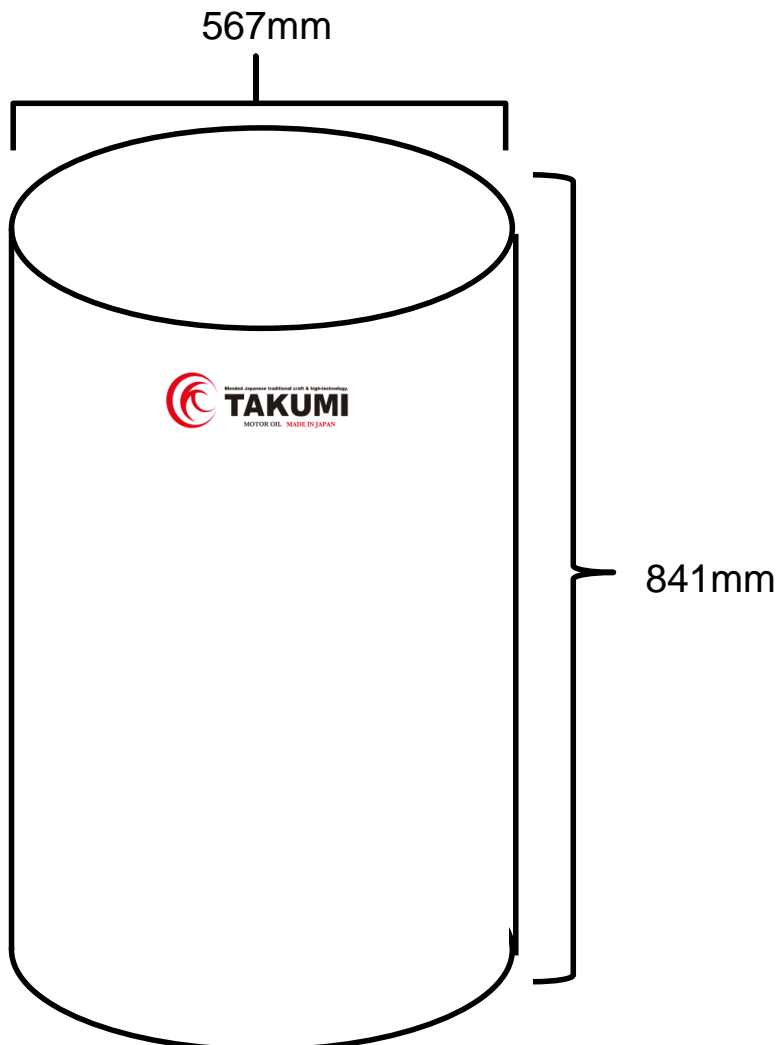

CASE DIMENSION DATA

1L x 20 cans = 1 CASE

M3 0.03826 M3

NET WEIGHT 18.0Kg/case

GROSS WEIGHT 24.8Kg/case

CARTON WEIGHT 25.4Kg/case

4L x 6 cans = 1 CASE

M3 0.03301 M3

NET WEIGHT 21.6Kg/case

GROSS WEIGHT 23.9Kg/case

CARTON WEIGHT 24.4Kg/case

CASE DIMENSION DATA

20L = 1 PAIL

M3 0.03285 M3
NET WEIGHT 18.0Kg/case
GROSS WEIGHT 19.42Kg/case
CARTON WEIGHT NO CARTON

200L = 1 DRUM