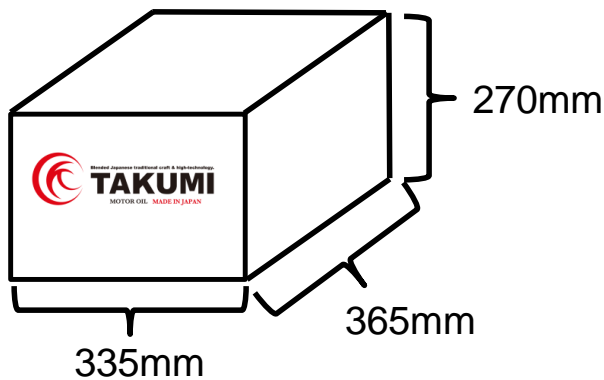

CASE DIMENSION DATA

1L x 20 cans = 1 CASE

M3 0.03826 M3

NET WEIGHT 18.0Kg/case

GROSS WEIGHT 24.8Kg/case

CARTON WEIGHT 25.4Kg/case

4L x 6 cans = 1 CASE

M3 0.03301 M3

NET WEIGHT 21.6Kg/case

GROSS WEIGHT 23.9Kg/case

CARTON WEIGHT 24.4Kg/case

CASE DIMENSION DATA

20L = 1 PAIL

M3 0.03285 M3
NET WEIGHT 18.0Kg/case
GROSS WEIGHT 19.42Kg/case
CARTON WEIGHT NO CARTON

200L = 1 DRUM