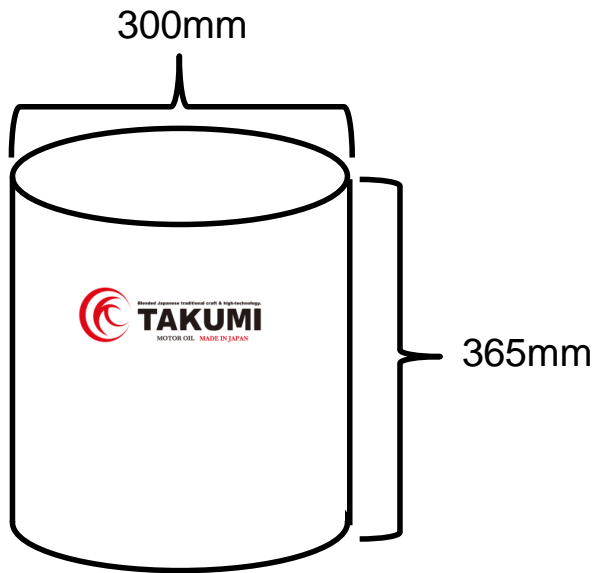

CASE DIMENSION DATA

1L x 20 cans = 1 CASE

M3 0.03826 M3

NET WEIGHT 18.0Kg/case

GROSS WEIGHT 24.8Kg/case

CARTON WEIGHT 25.4Kg/case

4L x 6 cans = 1 CASE

M3 0.03301 M3

NET WEIGHT 21.6Kg/case

GROSS WEIGHT 23.9Kg/case

CARTON WEIGHT 24.4Kg/case

CASE DIMENSION DATA

20L = 1 PAIL

M3 0.03285 M3
NET WEIGHT 18.0Kg/case
GROSS WEIGHT 19.42Kg/case
CARTON WEIGHT NO CARTON

200L = 1 DRUM