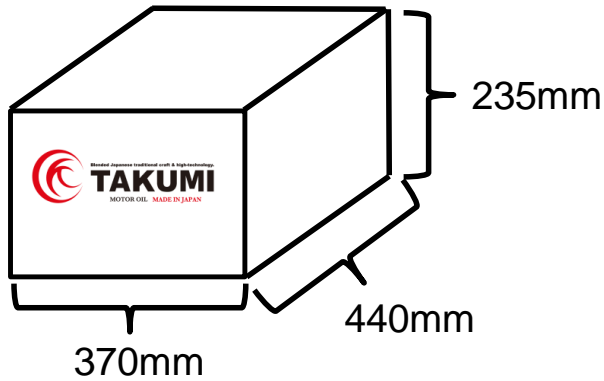

CASE DIMENSION DATA

1L x 20 cans = 1 CASE

M3 0.03826 M3

NET WEIGHT 18.0Kg/case

GROSS WEIGHT 24.8Kg/case

CARTON WEIGHT 25.4Kg/case

4L x 6 cans = 1 CASE

M3 0.03301 M3

NET WEIGHT 21.6Kg/case

GROSS WEIGHT 23.9Kg/case

CARTON WEIGHT 24.4Kg/case

CASE DIMENSION DATA

20L = 1 PAIL

M3 0.03285 M3
NET WEIGHT 18.0Kg/case
GROSS WEIGHT 19.42Kg/case
CARTON WEIGHT NO CARTON

200L = 1 DRUM